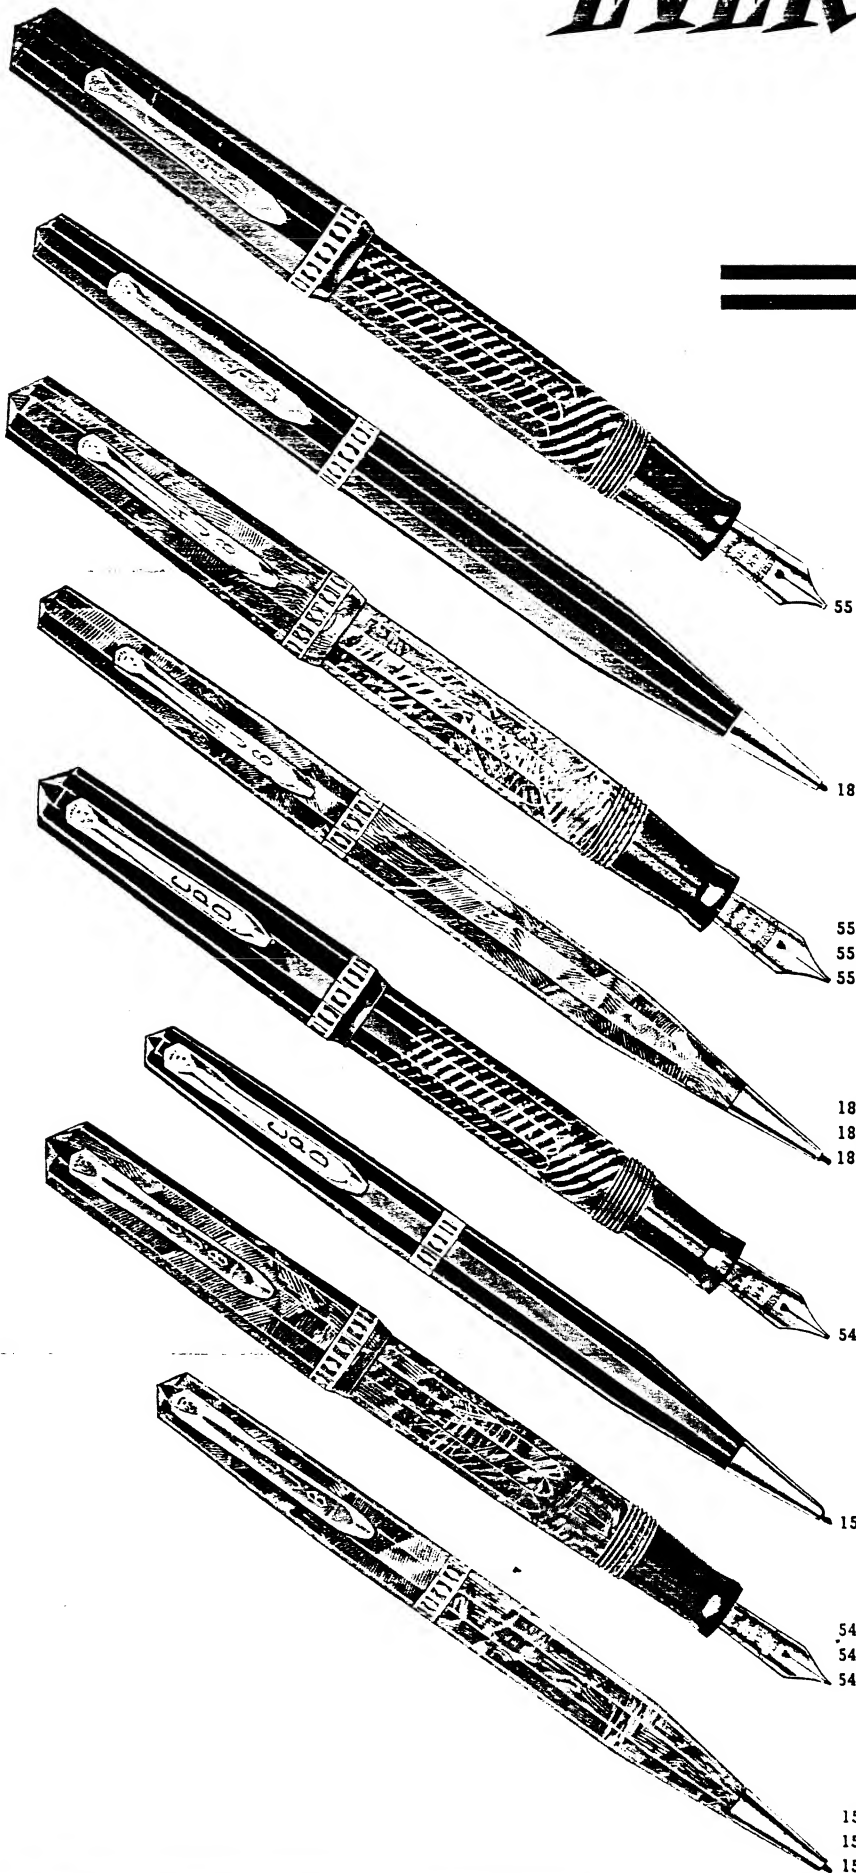

EVERSHARP

$5 LEAKPROOF MODEL